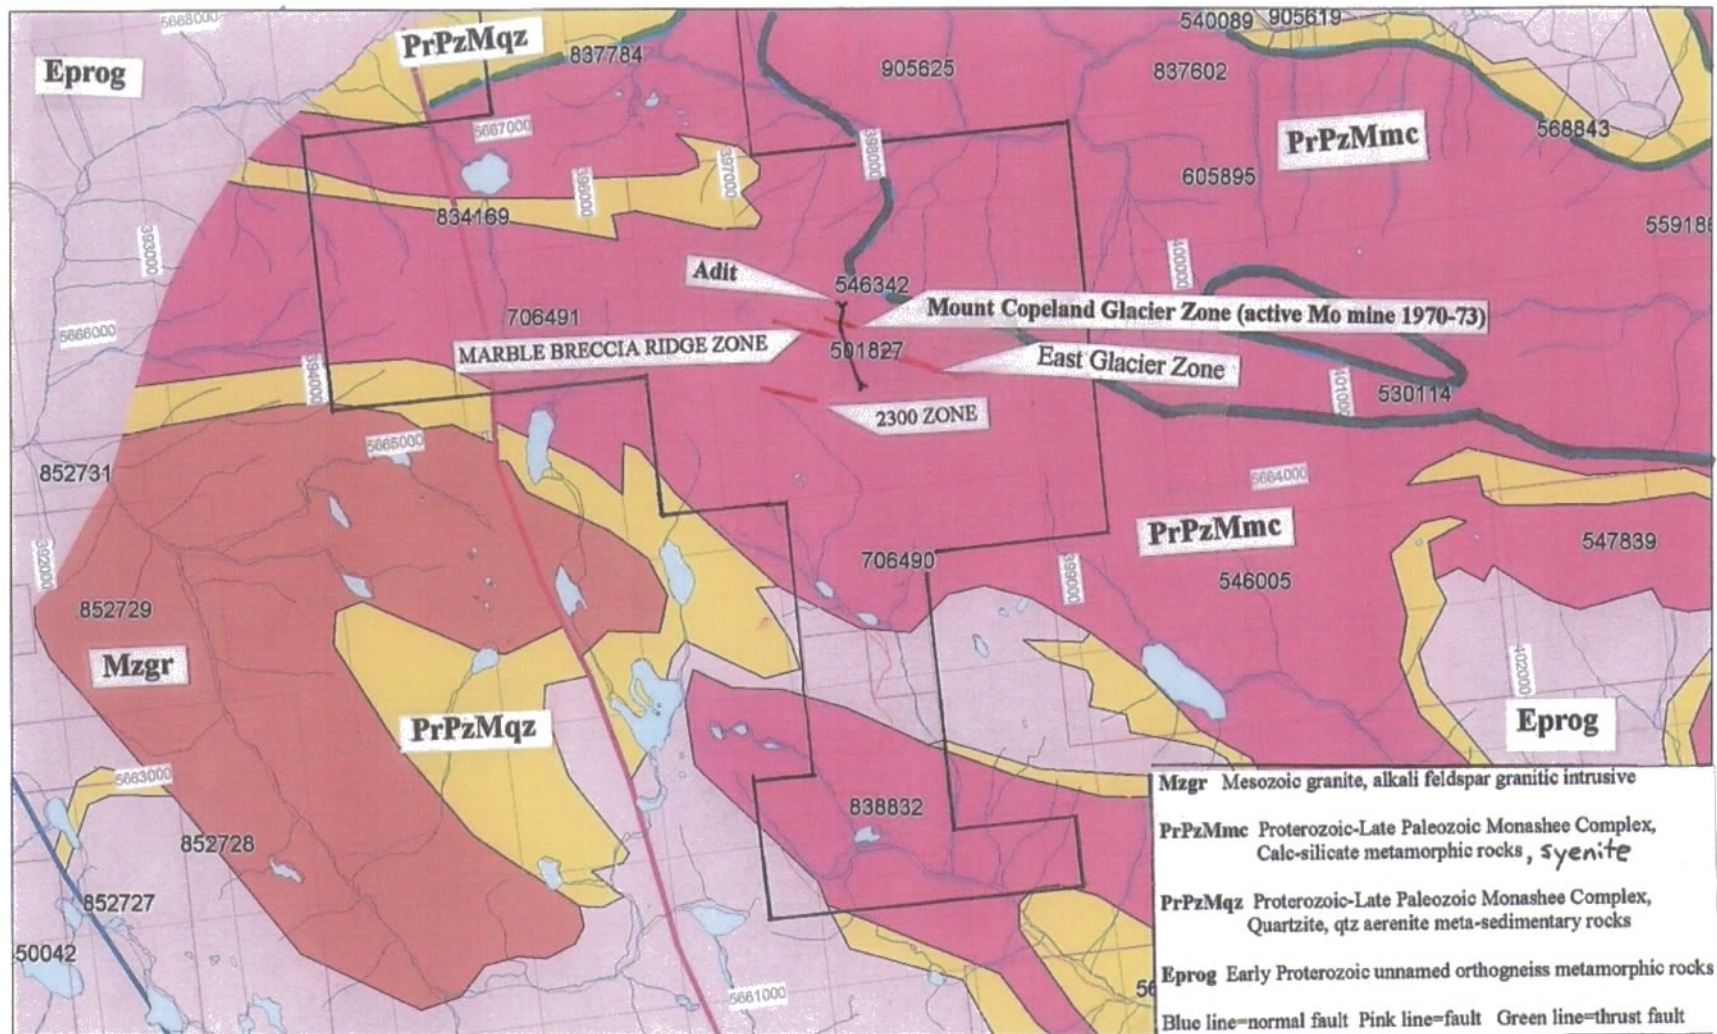

Copeland Mineral Tenure Geology

SCALE 1 : 50,000

TORCH RIVER RES LTD
COPELAND PROJECT
FIG 4 MINERAL TENURE GEOLOGY
BCGS 082M.018, Revelstoke Mining Division