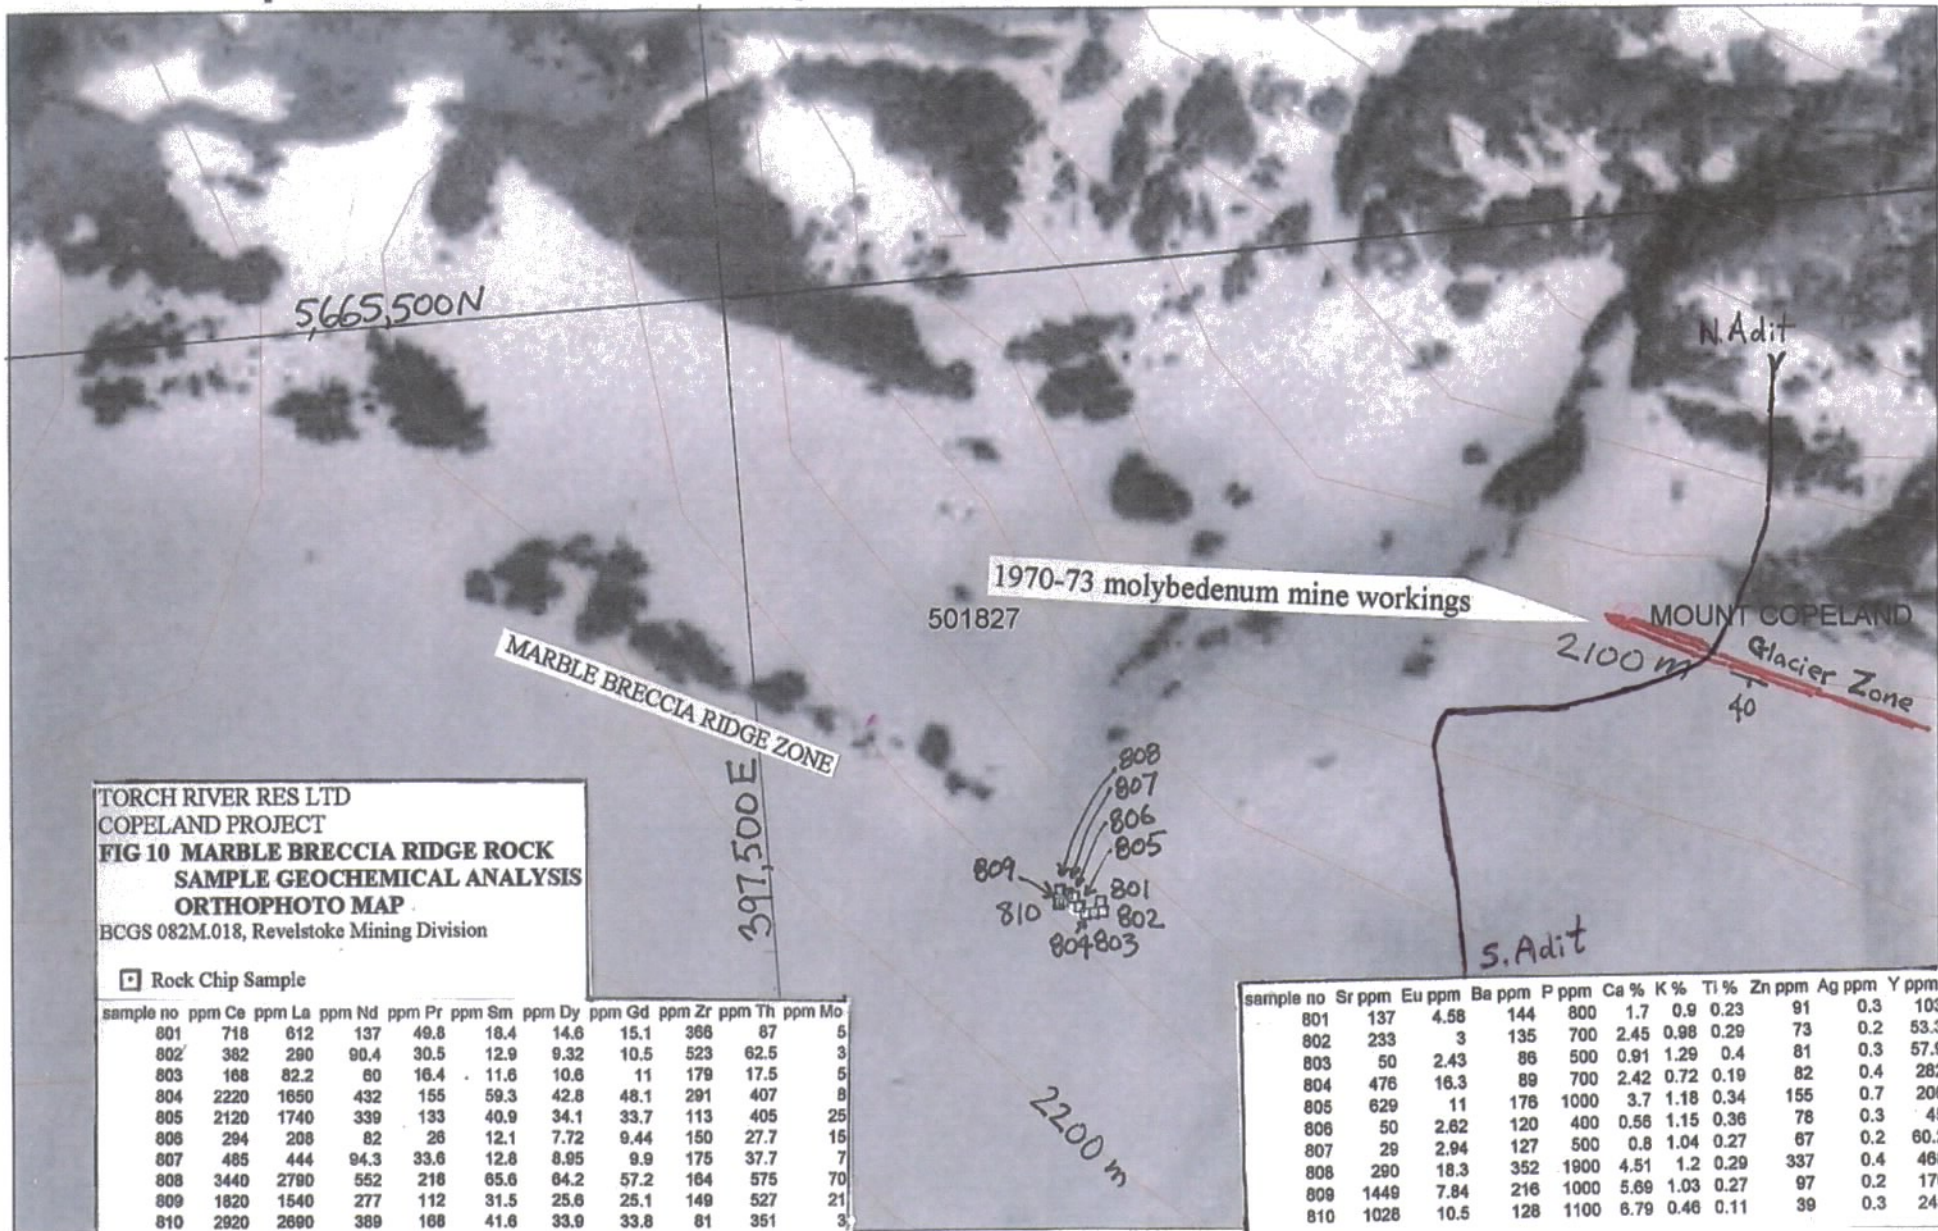

# Copeland Rock Chip Sample Locations Aug, 2011

SCALE 1 : 2,500